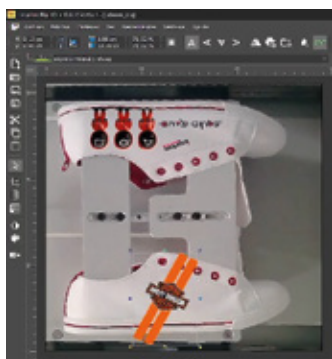

**MINI  
BABY  
SHOES**

**imprimo**  
Superwide digital printers

**THE FIRST SHOE  
PRINTER ON THE MARKET**

# MINIBABY SHOES

This is the first sneaker printer on the market. This machine allows the direct printing of objects on the shoes without any treatment, with great durability and a very low cost.

With the Minibaby Shoes it is possible to personalise all types of footwear with highly adherent and flexible inks, overcoming unevenness thanks to the exclusive HS technology of Imprimo.

## CHARACTERISTICS

-  CCP System and HS Technology
-  3-5 minutes of printing time
-  RIP Imprimo

-  8cm thickness
-  1400x1200 dpi
-  45x50cm

The Minibaby Shoes stands out from other printers thanks to its real-time CCP (Camera Position Control) system, which allows you to see the location of the image and the print at all times in real time. At the same time, it also comes with HS Technology that allows printing on unevenness of up to 2cm, two exclusive Imprimo technologies that revolutionise the personalisation of shoes.

## HOLDER

The new design of our printer includes increased height and a new shoe mount that potentially improves printing accuracy and results.